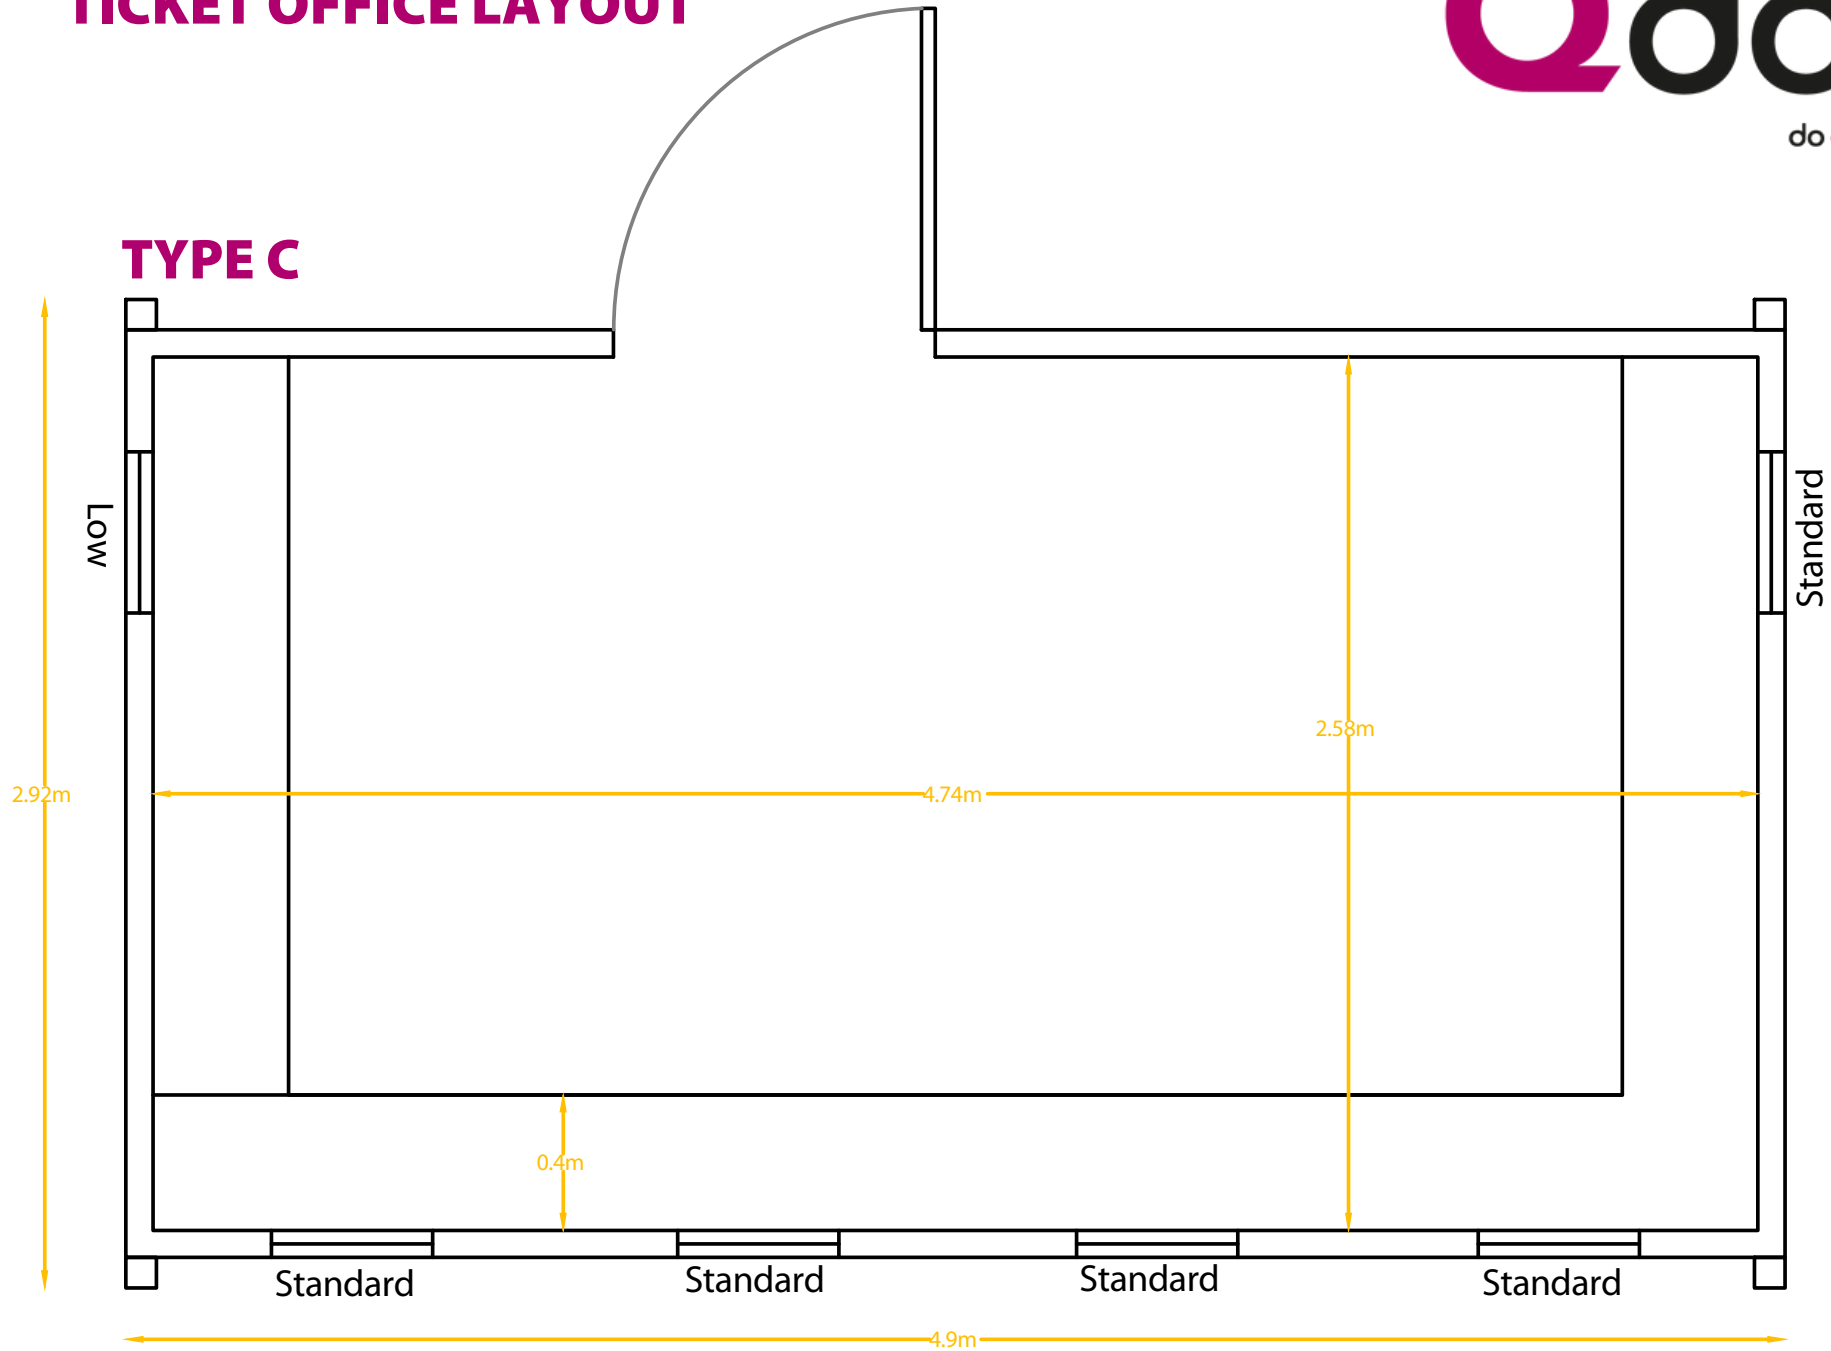

TICKET OFFICE LAYOUT

do event hire.

TYPE C

Key:

- Door
- Door not in use
- Low height opening window
- Low
- Standard height opening window
- Standard
- Non opening window
- Fixed