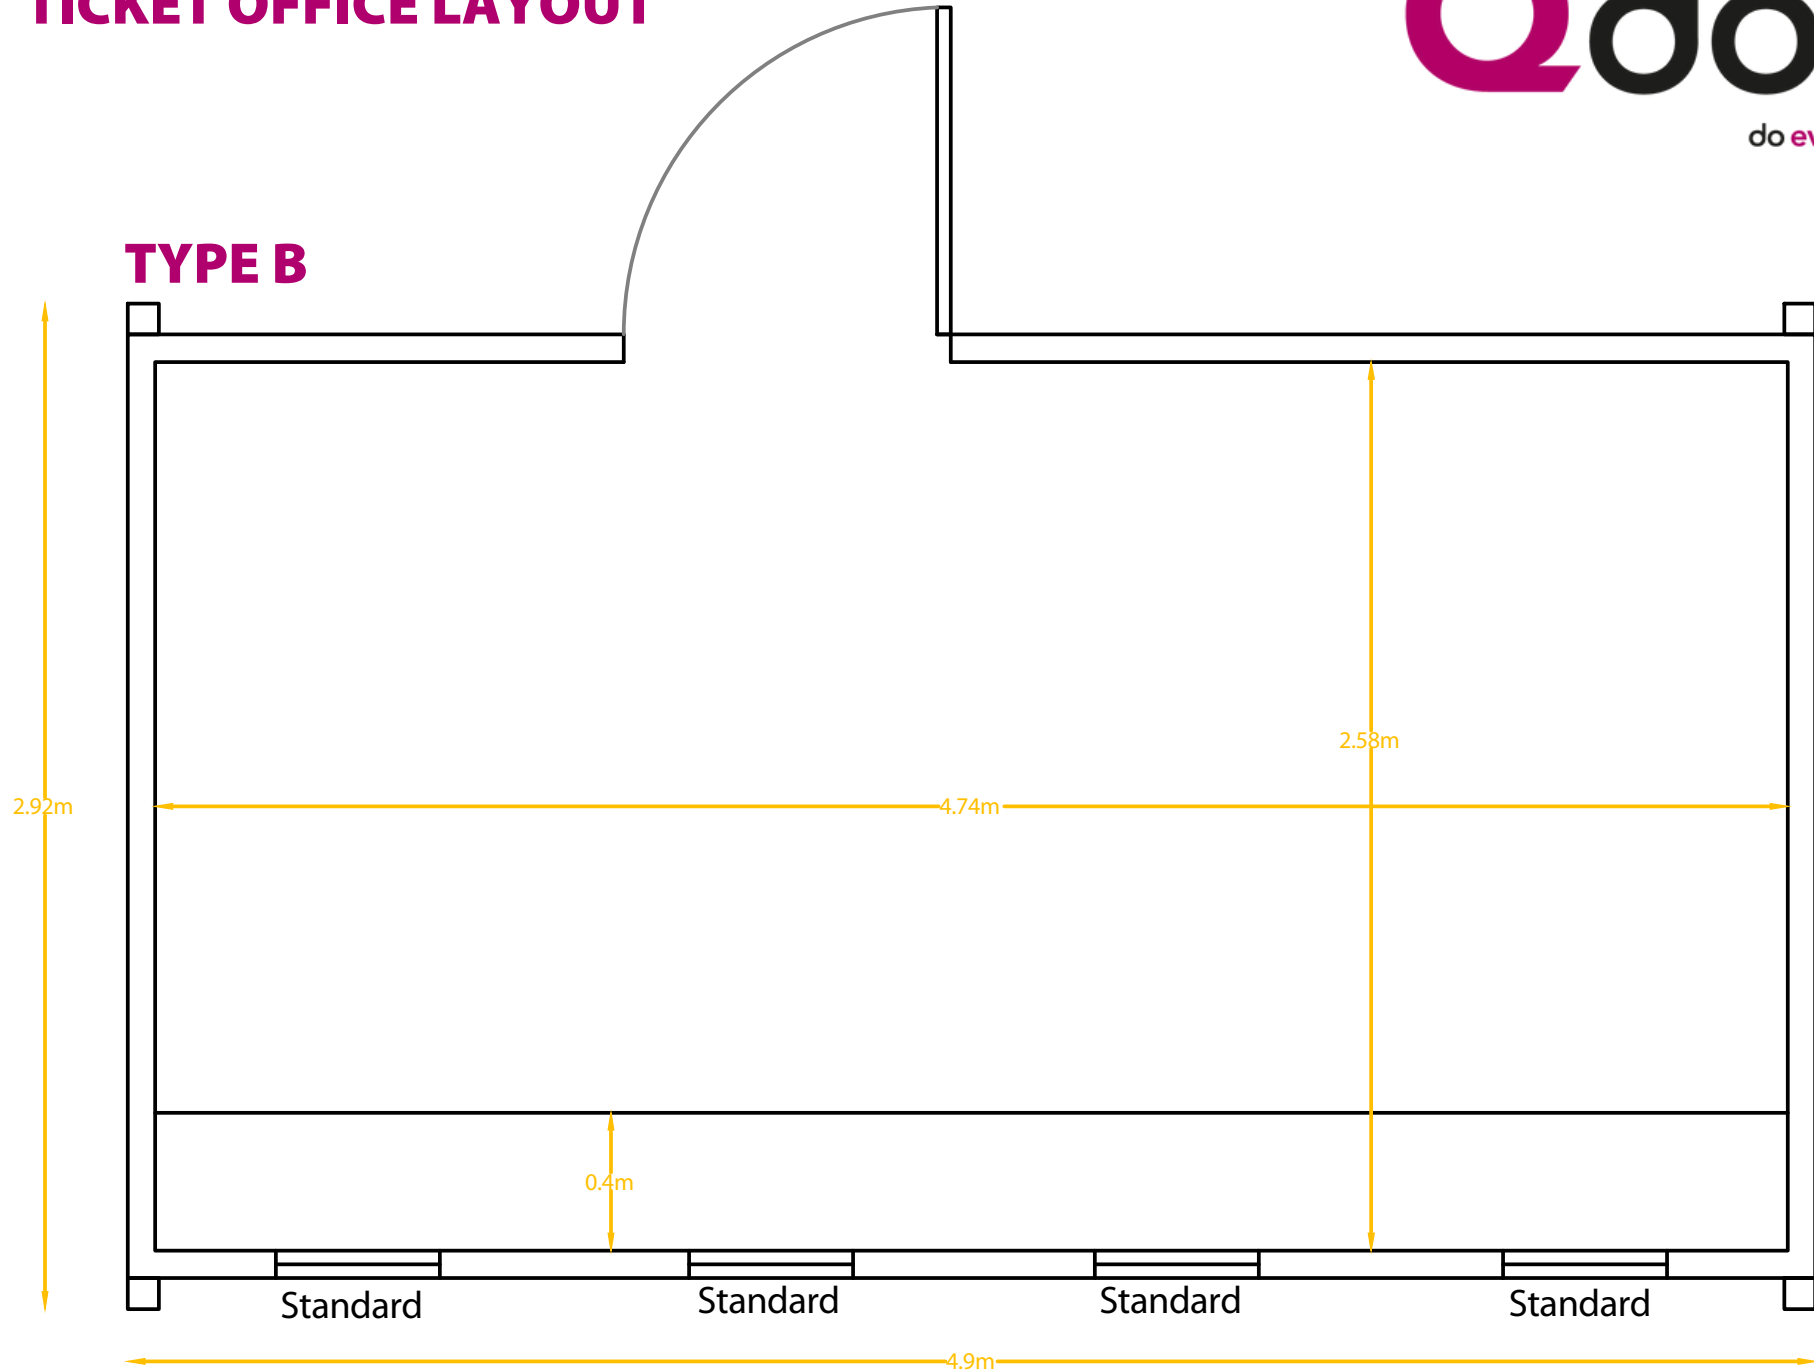

TICKET OFFICE LAYOUT

TYPE B

Key:

-  Door
-  Door not in use
-  Low height opening window
-  Standard height opening window
-  Non opening window
-  Fixed