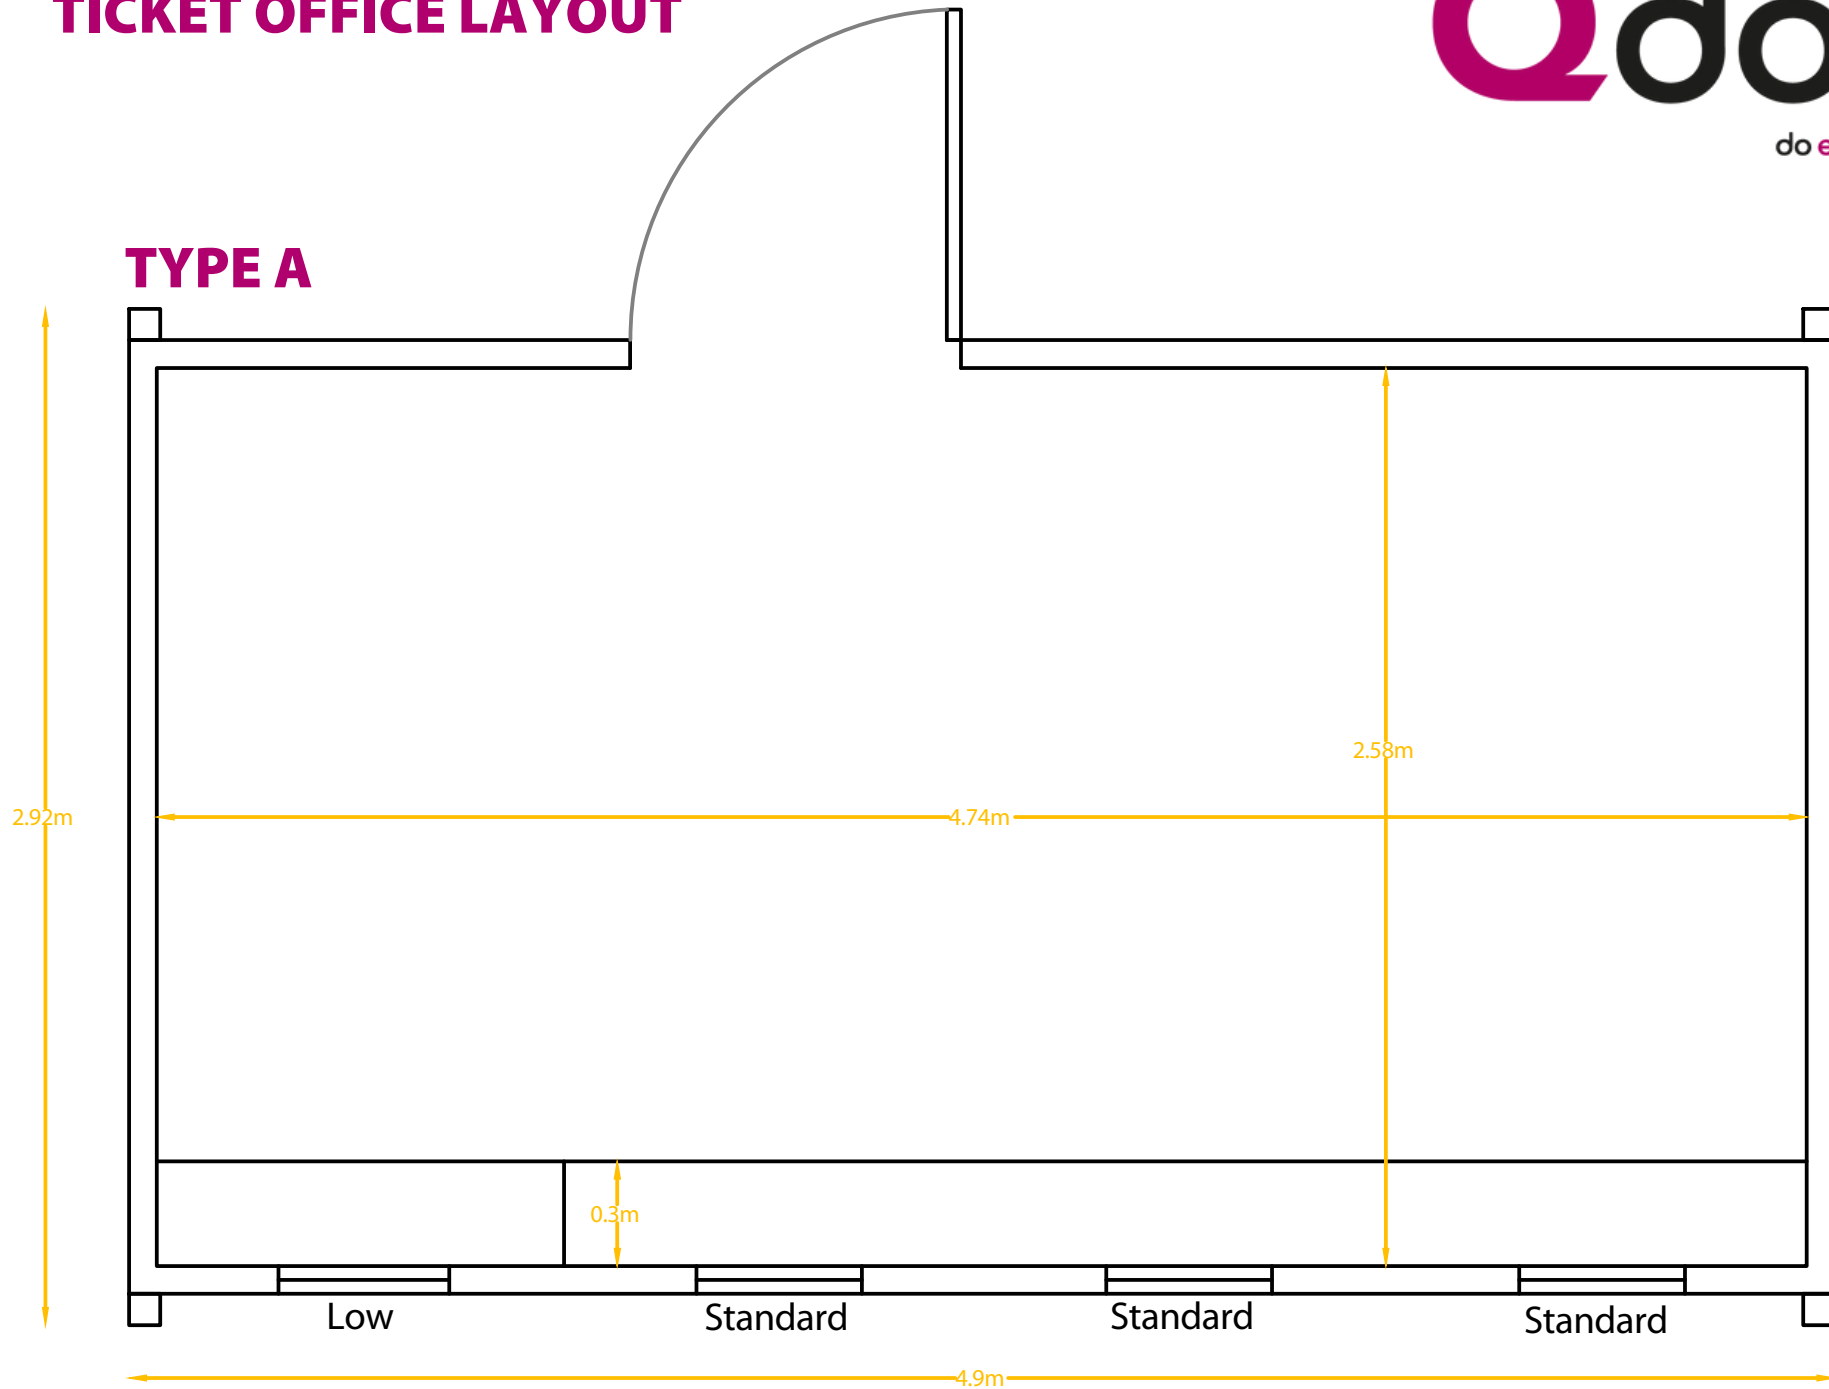

TICKET OFFICE LAYOUT

TYPE A

Key:

-  Door
-  Door not in use
-  Low height opening window
-  Low opening window
-  Standard opening window
-  Non opening window
-  Fixed

TICKET OFFICE LAYOUT

TYPE A