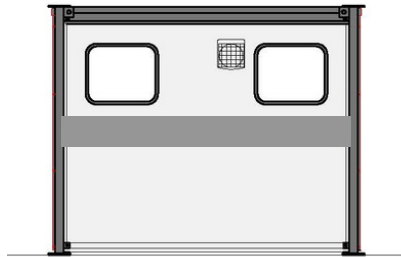

PL202-S

Male Jackleg Toilets

Elevation To Rear

Elevation To Side

Elevation To Entrance

Elevation To Side

Floor Plan [Standard]