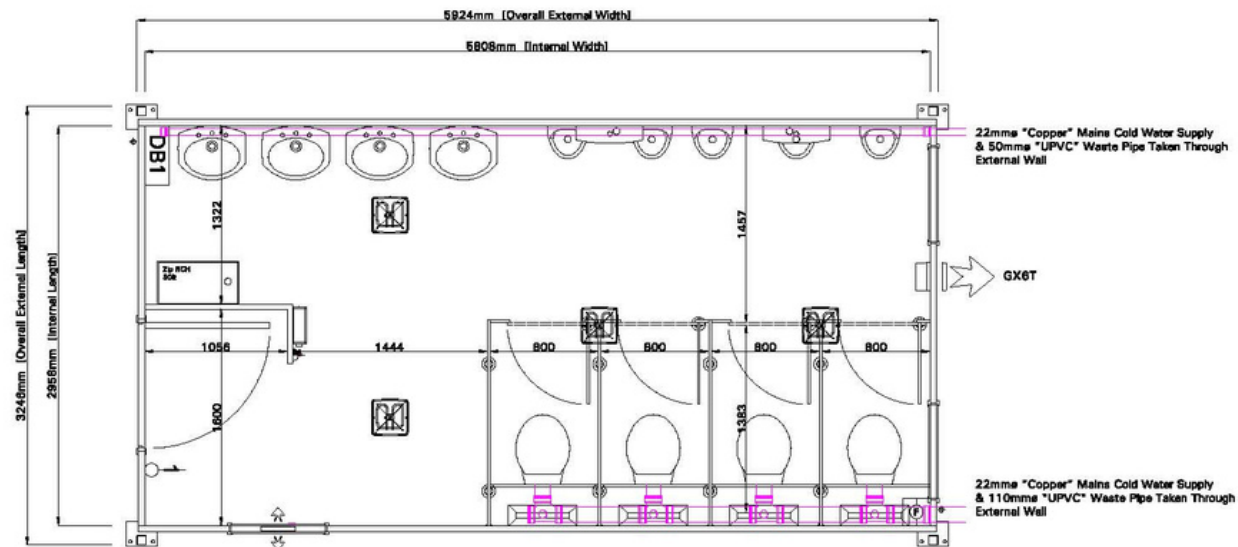

PL202-S

Male Jackleg Toilets

Elevation To Rear

Elevation To Side

Elevation To Entrance

Elevation To Side

Floor Plan [Standard]