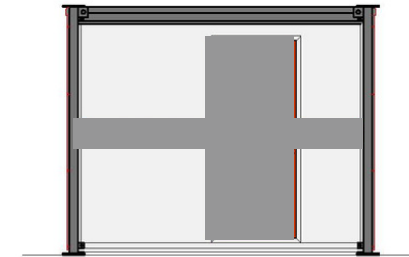

PL202-S

Male Jackleg Toilets

Elevation To Rear

Elevation To Side

Elevation To Entrance

Elevation To Side

Floor Plan [Standard]