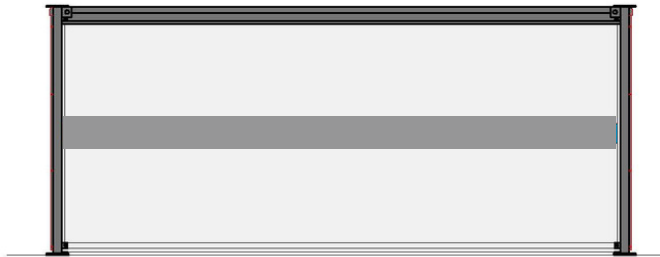

PL202-S

Male Jackleg Toilets

Elevation To Rear

Elevation To Side

Elevation To Entrance

Elevation To Side

Floor Plan [Standard]