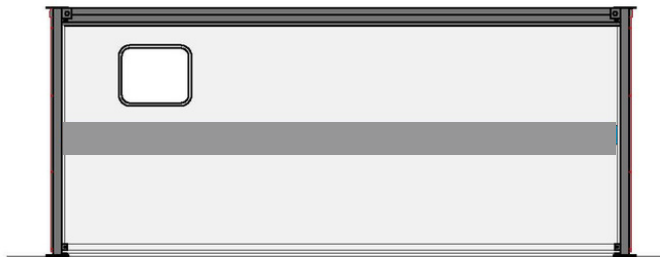

PL202-S

Male Jackleg Toilets

Elevation To Rear

Elevation To Side

Elevation To Entrance

Elevation To Side

Floor Plan [Standard]