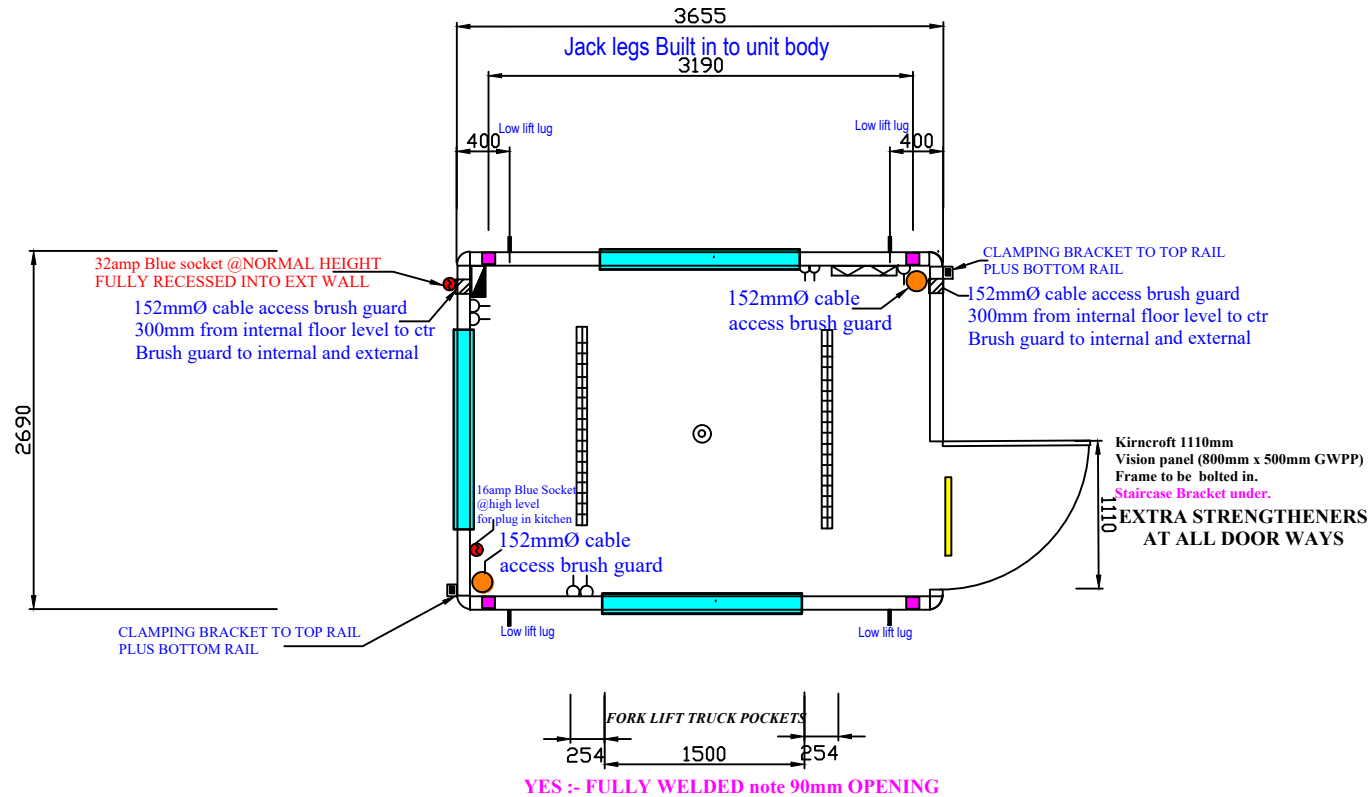

## 12ft x 9ft Rounded Corners 2023 Design

	Lot 20 Heater
	LED single light
	Double socket with USB 1200mm FFL All sockets flush (no backbox)
	PIR Light switch
	Fused spur
	Consumer unit c/w ext' 32amp Blue socket
	12v Over door light built in PIR

ELDAPOINT NUMBER TO BE WELDED:-  
QDOS NUMBER TO BE WELDED:-

Item	Specification	Notes
Length	3655mm	
Width	2690mm	
Side Panel	2310mm	FLAT SIDED
Bottom Rail	100mm x 50mm	INVERTED
Top Rail	76mm x 38mm	INVERTED
Fork Pockets	YES :- FULLY WELDED note 90mm OPENING	
Top L/Lugs	YES FITTED TO FOUR CORNER POSTS CORNER BASE PLATE TO MARRY UP	
Bottom L/Lugs	YES MUSHROOM LUGS (NO CHAIN GUIDES)	
Jack Legs	YES	4 No Built in to unit body
Doors	KIRNCRIFT 1110mm	Vision panel (800mm x 500mm GWPP). Frame to be bolted Staircase brackets CYLINDERS FREE ISSUED BY QDOS
Windows	1500mm x 915mm	UPVC Double glazed Dark Grey Ext white internal
Window Blinds:-	QDOS TO SUPPLY & FIT	
Floor	18mm PERFORMANCE PLYWOOD	

Item	Specification	Notes
Paint:-	COLOUR TBC	
Floor Finish:-	Polyflor 2mm colour = Shadow	
Studding	75mm x 50mm CLS	
Wallboard	White foodsafe bonded to 9mm Plywood	
Ceiling	White vinyl bonded to Plywood	
Skirting/Trim	Grey skirting & white trims	
Electrics	Sub surface	32amp Blue socket FULLY recessed into wall
Electrics:-	SOCKETS TO BE ON TWO SEPERATE RADIAL ARMS	
Special Note:	WELD QDOS NUMBER TO BASE RAIL	
	EXTRA STRENGTHENERS AT ALL DOORWAYS	
	DOOR FRAME CILLS TO BE SEALED WITH GOOD SEALANT	

Title: <b>12' x 9' OFFICE 2023 DESIGN</b>	
Drawn By: David Meikleham	Unit Number: <b>NBSO 800</b>
Date Issued: 25.10.2023	Fabricator:
Revision Status: REV:- 1	Steel Price:
Checked By:	
IF IN DOUBT PLEASE ASK, DO NOT SCALE (Tolerance + or - 10mm)	Delivery Date: