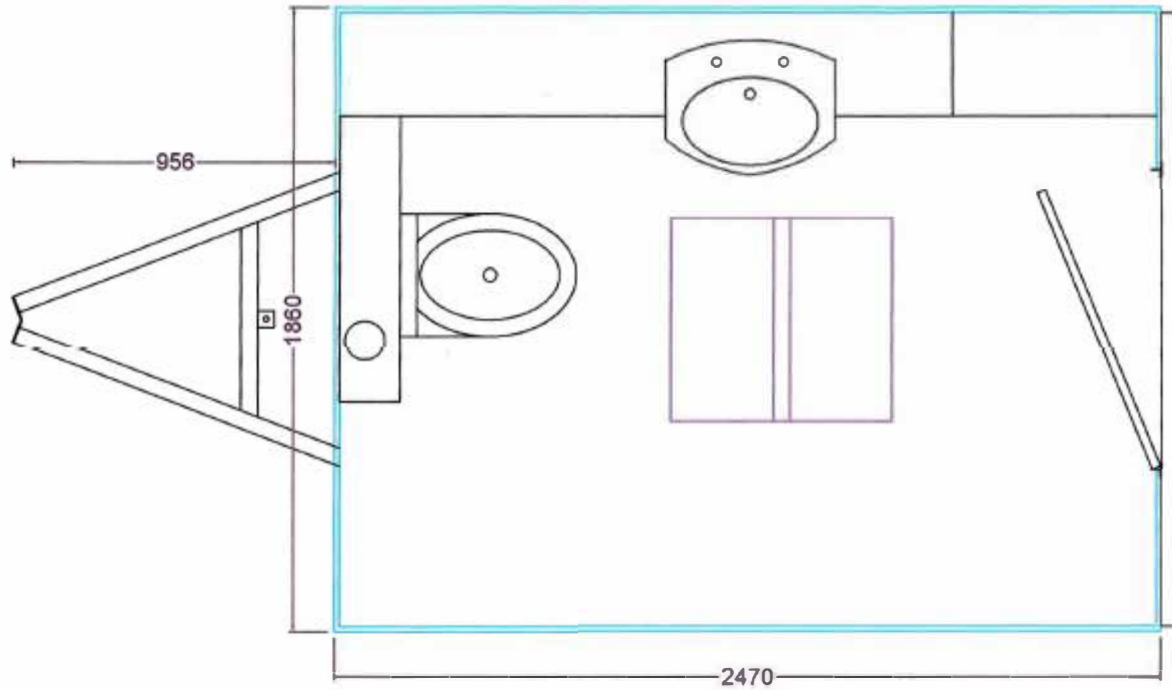

Qdos.
do event hire.

Accessible Toilet Trailer w/Ramp
8ft x 6ft (2.4m x 1.8m)