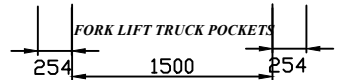

# 32ft x 10ft Rounded Corners 2023 Design

Jack leg Centres

4877

- 2Kw heater c/w timer
- LED single light
- Double socket with USB & (1200mm ffl)  
All sockets flush (no backbox)
- PIR Light switch
- Fused spur
- Consumer unit  
c/w ext' 32amp  
Blue socket
- 12v Over door light  
built in PIR

ELDAPOINT NUMBER TO BE WELDED:-

QDOS NUMBER TO BE WELDED:-

32' x 10' TWO SIDE DOORS

Item	Specification	Notes	Item	Specification	Notes
Length	9755mm		Paint:- Colour	Green RAL 6008	
Width	2995mm		Floor Finish:-	Polyflor 2mm colour = Shadow	
Side Panel	2310mm	FLAT SIDED	Studding	75mm x 50mm CLS	
Bottom Rail	100mm x 50mm	INVERTED	Wallboard	White foodsafe bonded to 9mm Plywood	
Top Rail	76mm x 38mm	INVERTED	Ceiling	White vinyl bonded to Plywood	
Fork Pockets	YES		Skirting/Trim	Grey skirting & white trims	
Top L/Lugs	YES FITTED TO FOUR CORNER POSTS CORNER BASE PLATE TO MARRY UP		Electrics	Sub surface 32amp Blue socket FULLY recessed into wall	
Bottom L/Lugs	YES MUSHROOM LUGS (NO CHAIN GUIDES)		Electrics:-	SOCKETS TO BE ON TWO SEPERATE RADIAL ARMS	
Jack Legs	YES	4 No Built in to unit body	Special Note:	WELD QDOS NUMBER TO BASE RAIL	
Doors	KIRNCROFT 1110mm	Vision panel (800mm x 500mm GWPP) c/w pull down blind. Frame to be bolted in. Link angles plus Staircase Bracket under. CYLINDERS FREE ISSUED BY QDOS	EXTRA STRENGTHENERS	AT ALL DOORWAYS	
Windows	1500mm x 915mm & 915mm x 915mm	UPVC Double glazed Dark Grey Ext white internal	DOOR FRAME CILLS	TO BE SEALED WITH GOOD SEALANT	
Window Blinds	to be dark grey with sticks..	Blinds fitted in window recess			
Floor	18mm PERFORMANCE PLYWOOD				