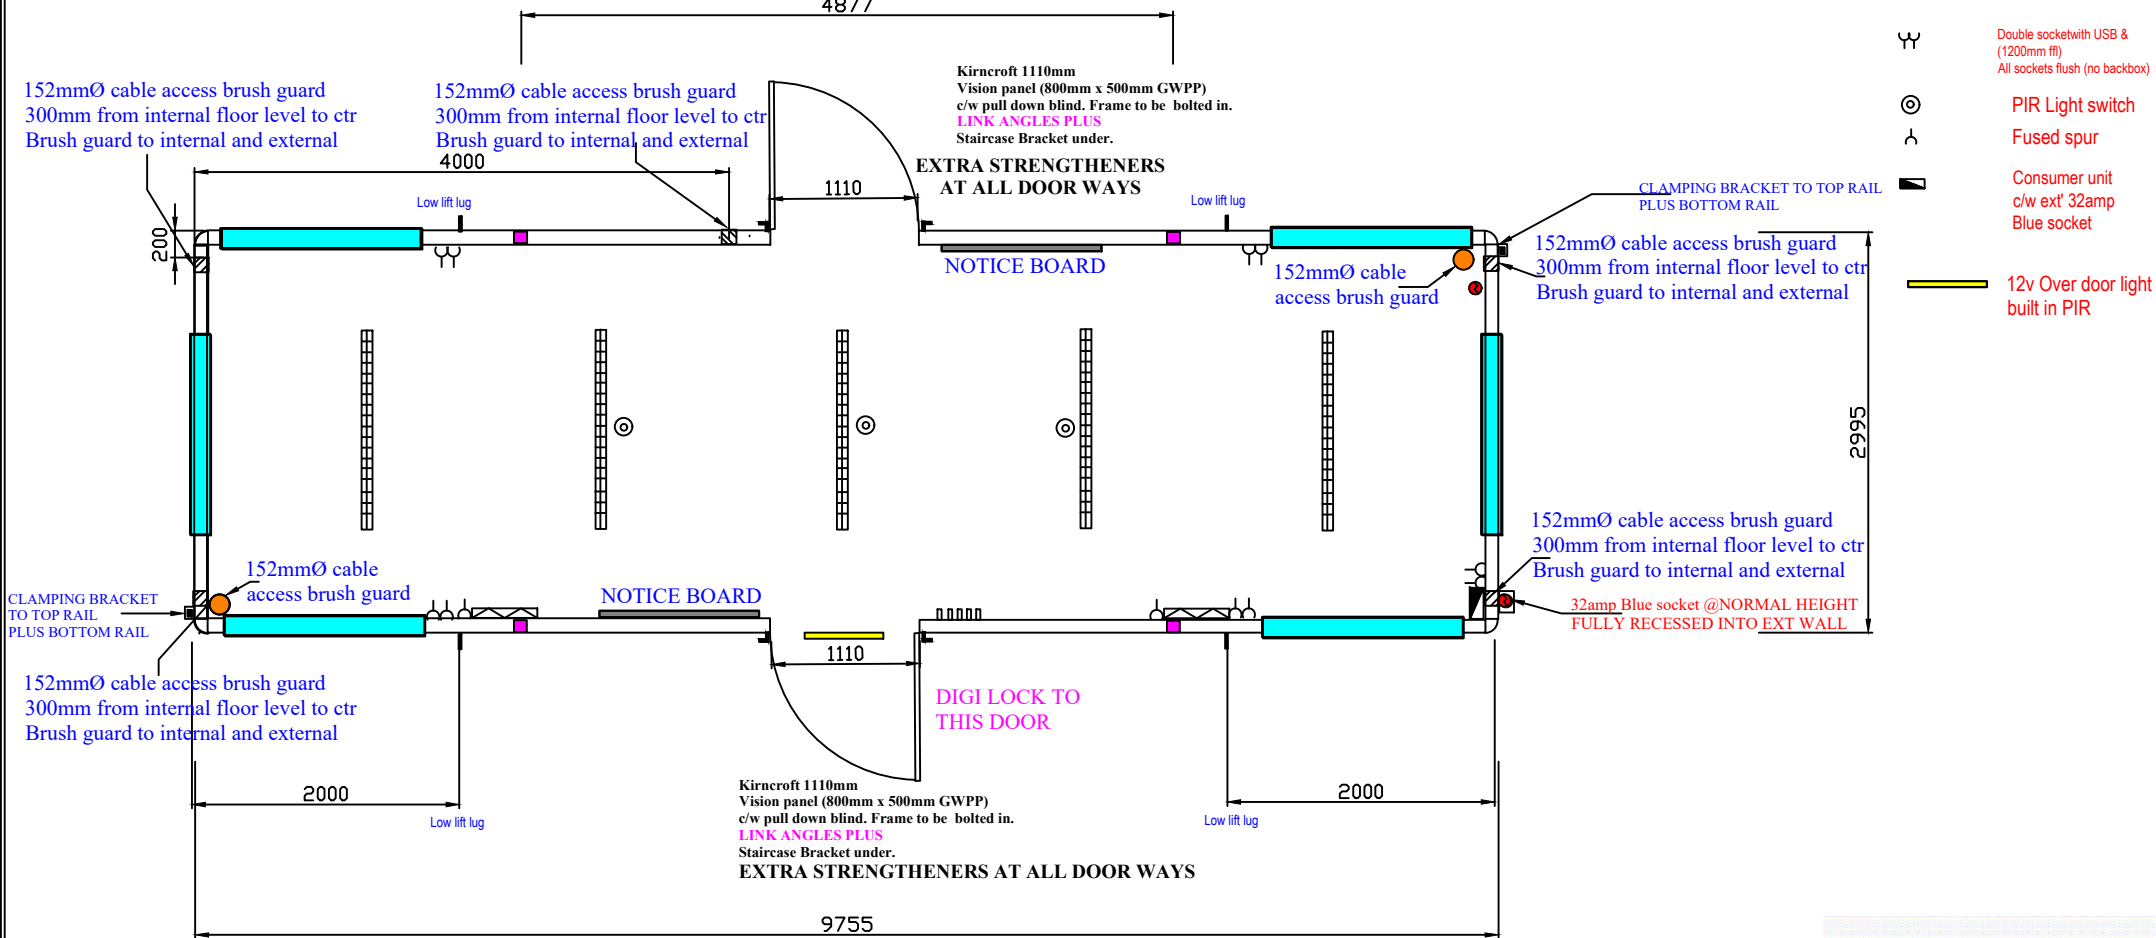

# 32ft x 10ft Rounded Corners 2023 Design

Jack leg Centres

4877

- 2Kw heater c/w timer
- LED single light
- Double socket with USB & (1200mm ffl)  
All sockets flush (no backbox)
- PIR Light switch
- Fused spur
- Consumer unit  
c/w ext' 32amp  
Blue socket
- 12v Over door light  
built in PIR

ELDAPOINT NUMBER TO BE WELDED:-

QDOS NUMBER TO BE WELDED:-

32' x 10' TWO SIDE DOORS

Item	Specification	Notes	Item	Specification	Notes
Length	9755mm		Paint:- Colour	Green RAL 6008	
Width	2995mm		Floor Finish:-	Polyflor 2mm colour = Shadow	
Side Panel	2310mm	FLAT SIDED	Studding	75mm x 50mm CLS	
Bottom Rail	100mm x 50mm	INVERTED	Wallboard	White foodsafe bonded to 9mm Plywood	
Top Rail	76mm x 38mm	INVERTED	Ceiling	White vinyl bonded to Plywood	
Fork Pockets	YES		Skirting/Trim	Grey skirting & white trims	
Top L/Lugs	YES FITTED TO FOUR CORNER POSTS CORNER BASE PLATE TO MARRY UP		Electrics	Sub surface 32amp Blue socket FULLY recessed into wall	
Bottom L/Lugs	YES MUSHROOM LUGS (NO CHAIN GUIDES)		Electrics:-	SOCKETS TO BE ON TWO SEPERATE RADIAL ARMS	
Jack Legs	YES	4 No Built in to unit body	Special Note:	WELD QDOS NUMBER TO BASE RAIL	
Doors	KIRNCROFT 1110mm	Vision panel (800mm x 500mm GWPP) c/w pull down blind. Frame to be bolted in. Link angles plus Staircase Bracket under. CYLINDERS FREE ISSUED BY QDOS	EXTRA STRENGTHENERS	AT ALL DOORWAYS	
Windows	1500mm x 915mm & 915mm x 915mm	UPVC Double glazed Dark Grey Ext white internal	DOOR FRAME CILLS	TO BE SEALED WITH GOOD SEALANT	
Window Blinds	to be dark grey with sticks..	Blinds fitted in window recess			
Floor	18mm PERFORMANCE PLYWOOD				

Title: <b>32' x 10' 2023 DESIGN</b>	
Drawn By: David Meikleham	Unit Number: <b>NBSO 800</b>
Date Issued: 20.02.2020	Fabricator:
Revision Status: REV:- 1	Steel Price:
Checked By:	
IF IN DOUBT PLEASE ASK, DO NOT SCALE (Tolerance + or - 10mm)	Delivery Date: