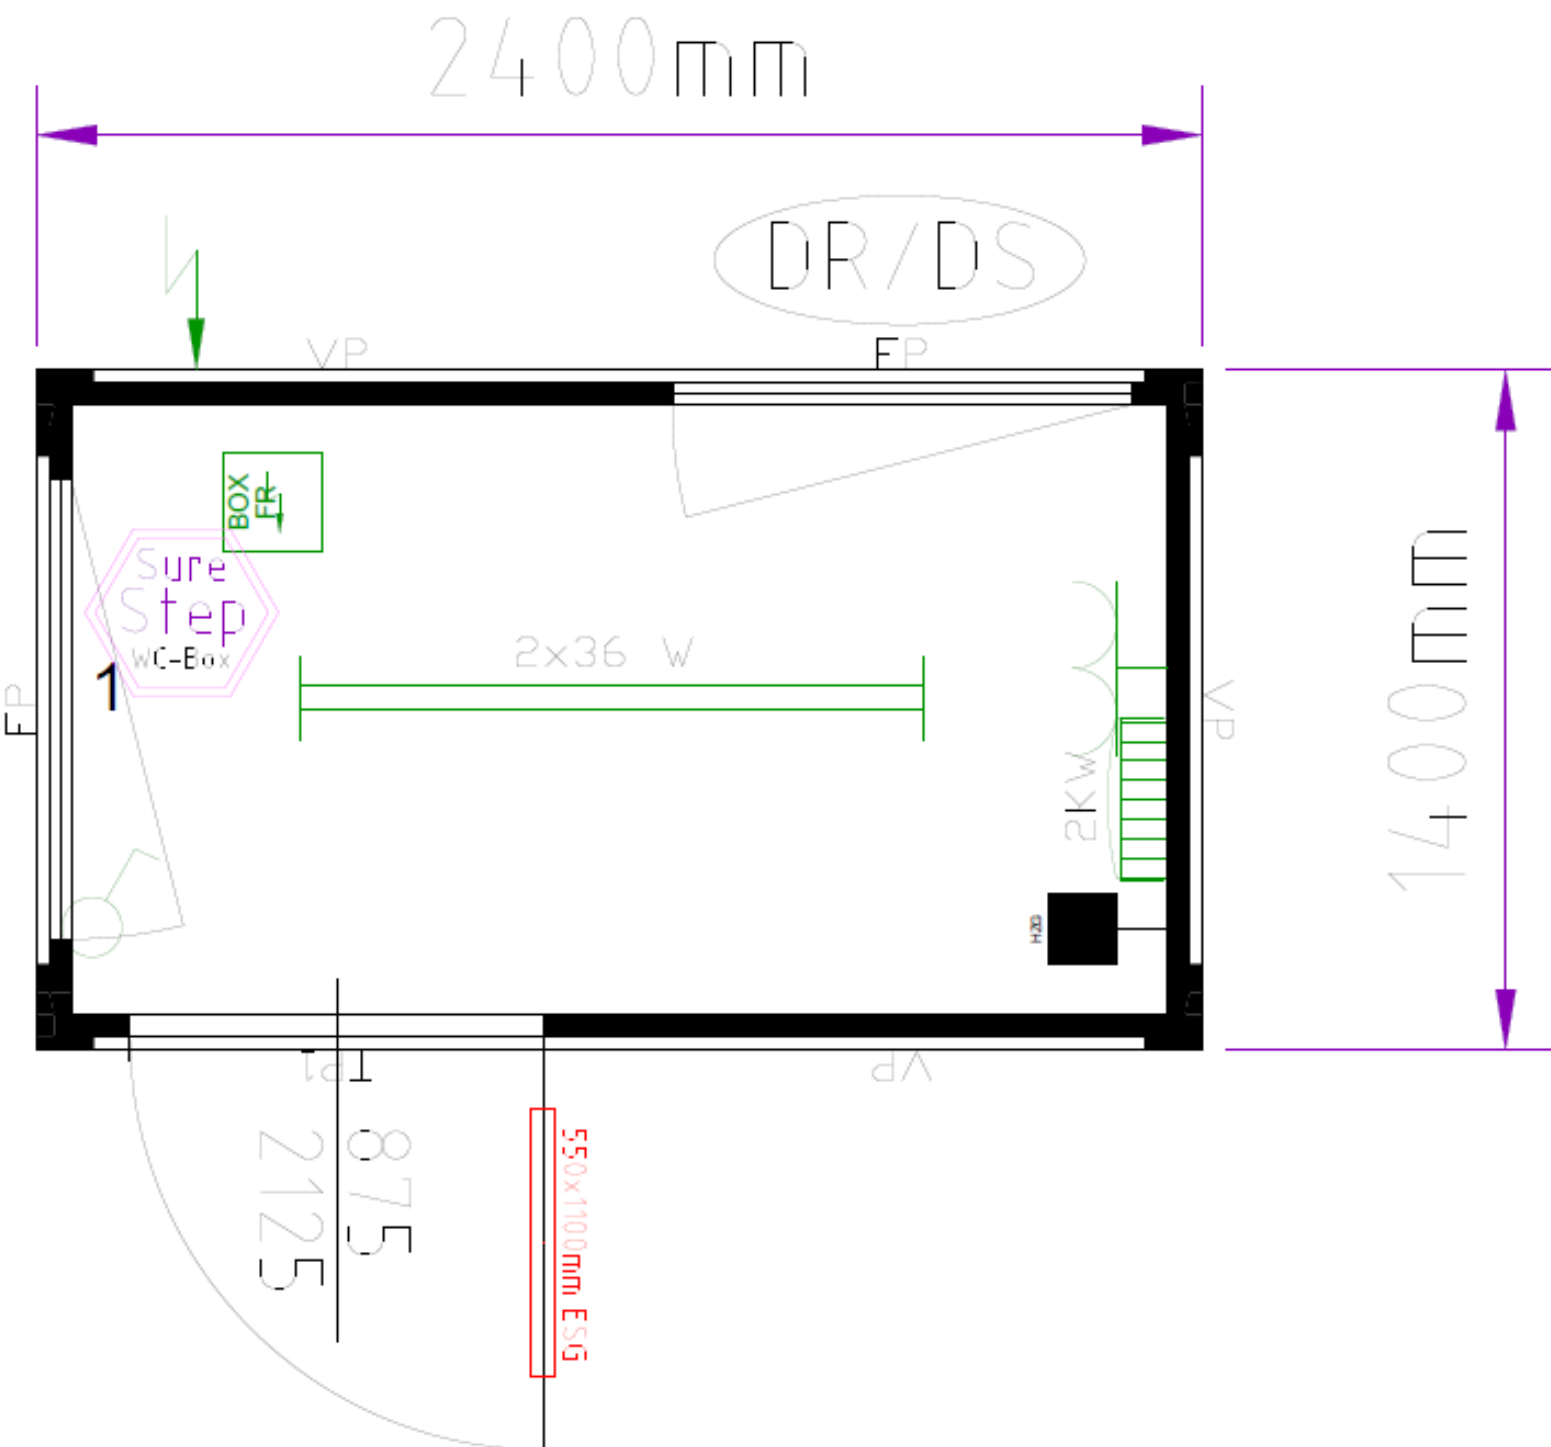

Guard House

9180650-001.dwg

Modular building consisting of:
 cabins: 1x08'
 internal height: 2200 mm
 colour: R: RAL 7035 P: RAL 7035

- General**
- Internal finish: white neutralised
- Electrics**
- Electric GB (230V/32A/3-poles)
 - Distribution box with PVC cover
 - flexible cable system
- Floor assembly**
- Floor insulation: 60 mm mineral wool
 - Surestep flooring
- Roof assembly**
- Roof insulation: 160 mm MW
- panels**
- Wall insulation: 45 mm PU