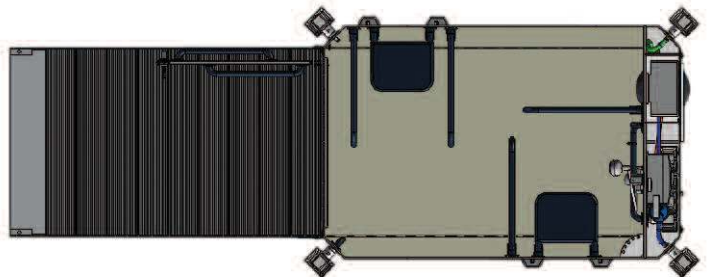

Tough, Green and Easy to Clean

Demountable 1 Head Contemporary Easy Access Shower Pod

The next generation of Easy Access showers, manufactured from GigLoo's unique, fully welded copolymer, giving a clean and contemporary look.

- Unique 100% copolymer body
- Resists most damage
- Will NEVER rot
- Simple, reliable design throughout
- Jet-washable inside and out
- Unique 10 year body warranty

Standard layout

Technical data	GW1P-EA
Length	2.4m
Width	1.6m
Height	2.2m
Weight	500kg
Water	Mains feed
Boiler LPG	Rinnai
Waste Pump	Flojet
Capacity approx.	3 people/hr

Standard features:

- Coloured floor and white walls
- Powerful shower heads
- Flue-less boiler
- Individual cubicle with access for wheelchair
- Fork pockets
- Hiab lifting eyes
- Individual levelling legs
- LED Lights