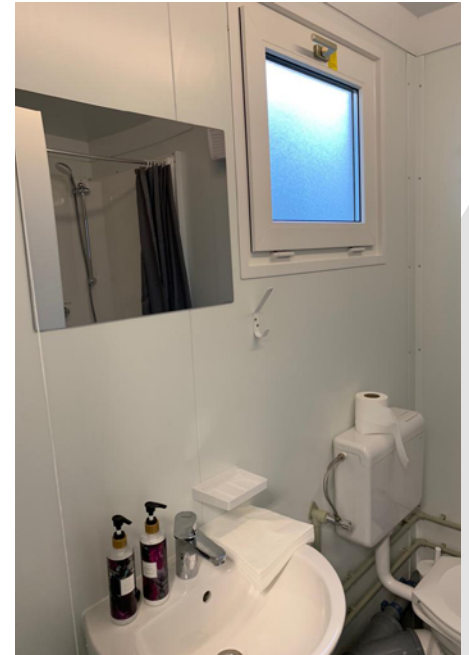

VIP En-suite Dressing Rooms

Now available

- Our bespoke modular units offer a luxurious dressing room solution

- Infinitely flexible they boast wash room facilities and a space to relax and prepare

Key features include:

- ✓ Insulated wall, roof and floor
- ✓ Two large tilt and turn windows with frosting and external shutter
- ✓ A high level tilt and turn window
- ✓ Category 2 LED light fittings
- ✓ Two double sockets and a heater
- ✓ Extractor fan & heater

- ✓ Shower, toilet, basin & large water heater
- ✓ Connectable with walkway

Find out more:

For more information about how we can create luxury dressing rooms for your next event or production, please contact a member of the Qdos team