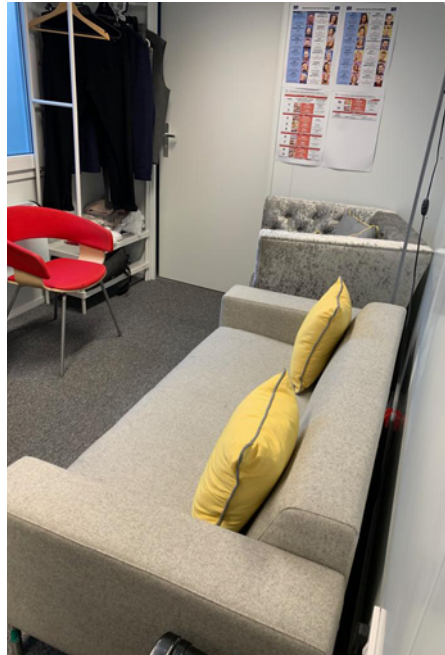

VIP En-suite Dressing Rooms

Now available

- Our bespoke modular units offer a luxurious dressing room solution

- Infinitely flexible they boast wash room facilities and a space to relax and prepare

Key features include:

- ✓ Insulated wall, roof and floor
- ✓ Two large tilt and turn windows with frosting and external shutter
- ✓ A high level tilt and turn window
- ✓ Category 2 LED light fittings
- ✓ Two double sockets and a heater
- ✓ Extractor fan & heater

- ✓ Shower, toilet, basin & large water heater
- ✓ Connectable with walkway

Find out more:

For more information about how we can create luxury dressing rooms for your next event or production, please contact a member of the Qdos team