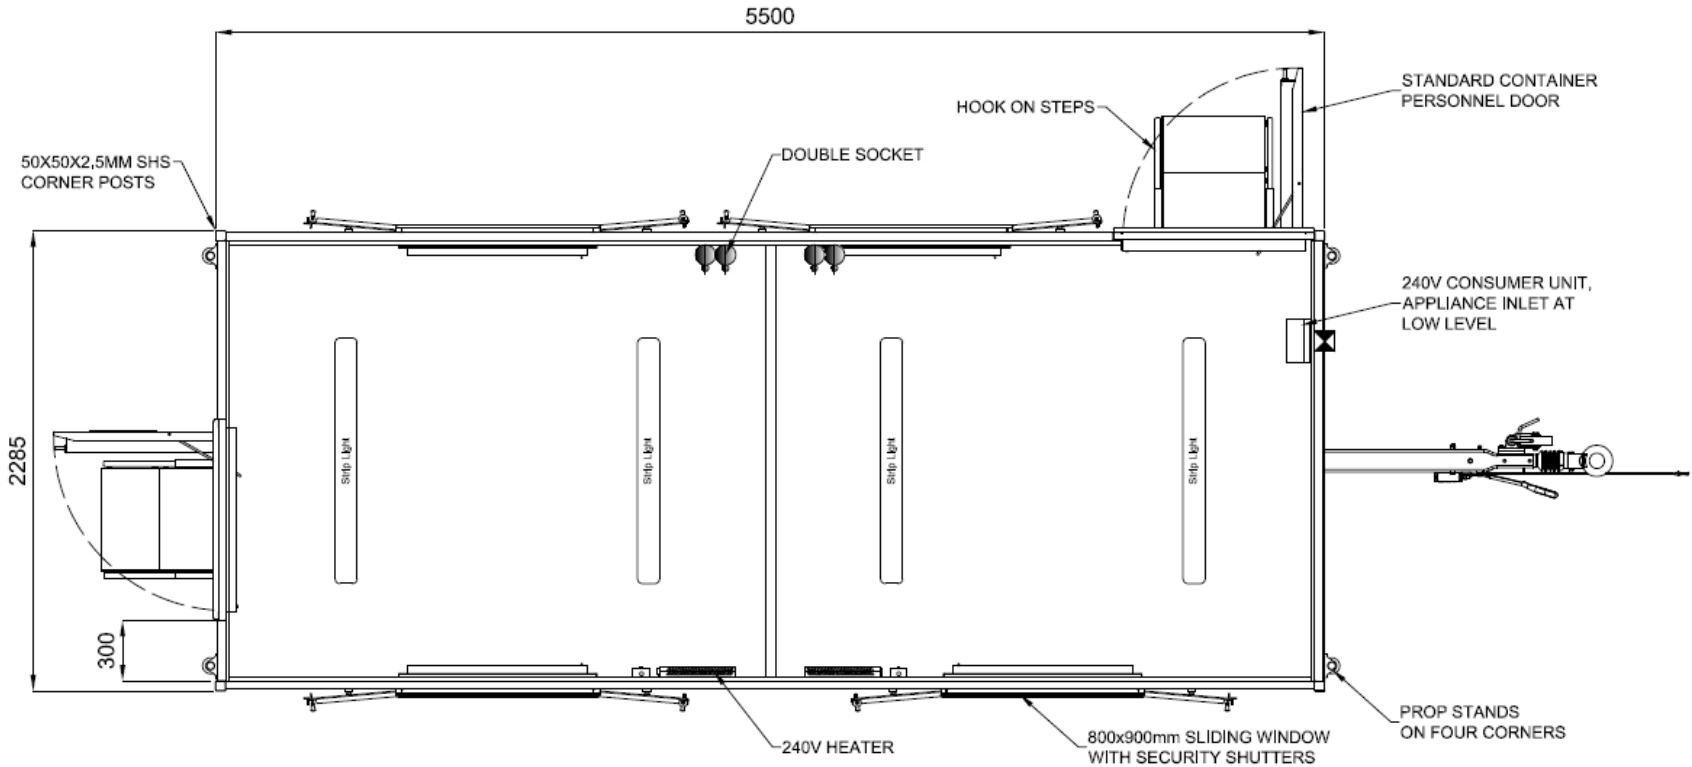

Disabled Toilet Trailer w/Ramp
8ft x 6ft (2.4m x 1.8m)

3 Ladies + 2 Gents + 3 Urinals
26ft x 7ft 6" (8m x 2.3m)

3 Ladies + 1 Gents + 2 Urinals + 1 Disabled
26ft 6" x 7ft 6" (8.2m x 2.3m)
New To Fleet (July 2015)

4 Ladies + 2 Gents + 3 Urinals
26ft 6" x 7ft 6" (8.2m x 2.3m)

Gents 22 Man Waterless Urinal
23ft 6" x 7ft 6" (7.2m x 2.3m)

Mobile Secure Security Cabin (Open Plan or 50/50 Split)
20ft 4" x 7ft 6" (6.2m x 2.3m)