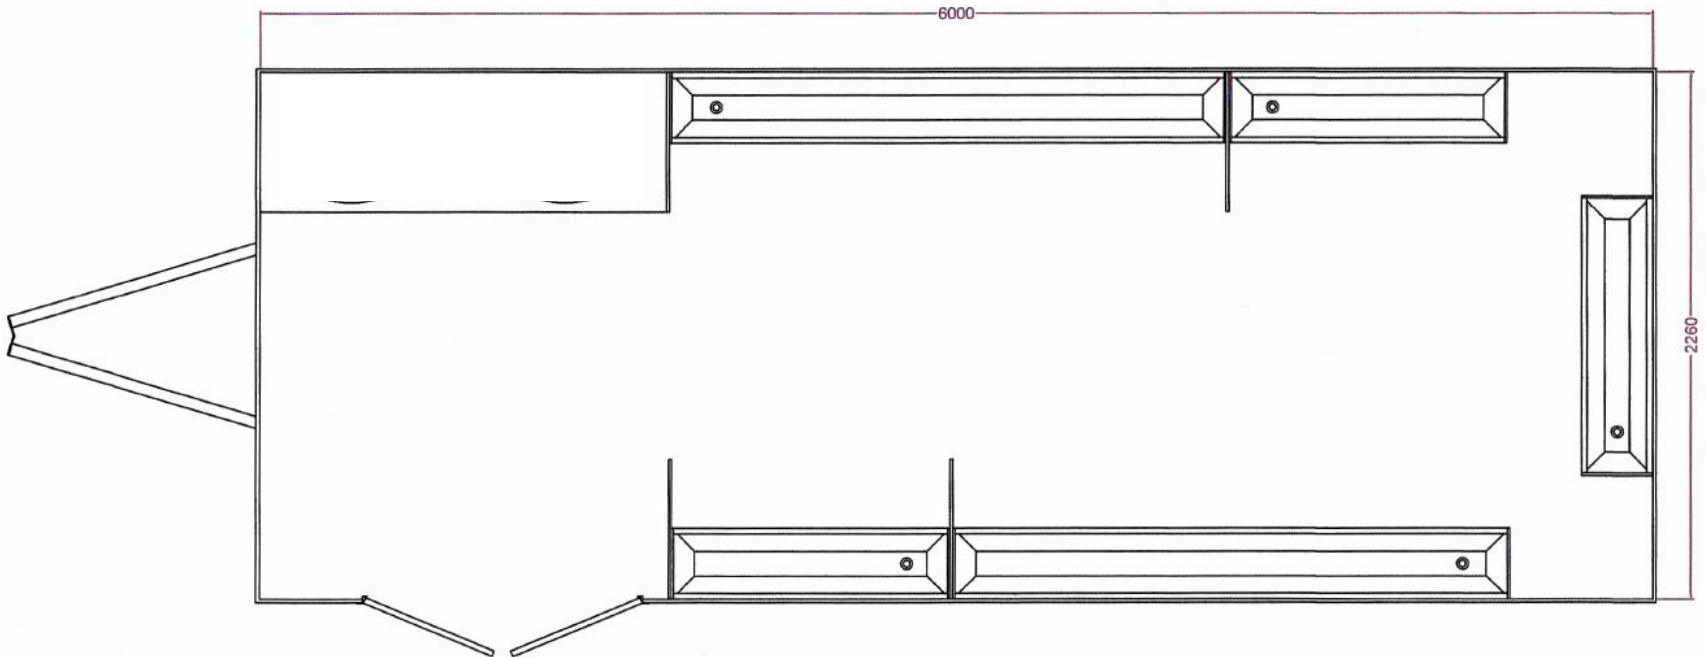

Disabled Toilet Trailer w/Ramp
8ft x 6ft (2.4m x 1.8m)

3 Ladies + 2 Gents + 3 Urinals
26ft x 7ft 6" (8m x 2.3m)

3 Ladies + 1 Gents + 2 Urinals + 1 Disabled
26ft 6" x 7ft 6" (8.2m x 2.3m)
New To Fleet (July 2015)

4 Ladies + 2 Gents + 3 Urinals
26ft 6" x 7ft 6" (8.2m x 2.3m)

Gents 22 Man Waterless Urinal
23ft 6" x 7ft 6" (7.2m x 2.3m)

Mobile Secure Security Cabin (Open Plan or 50/50 Split)
20ft 4" x 7ft 6" (6.2m x 2.3m)