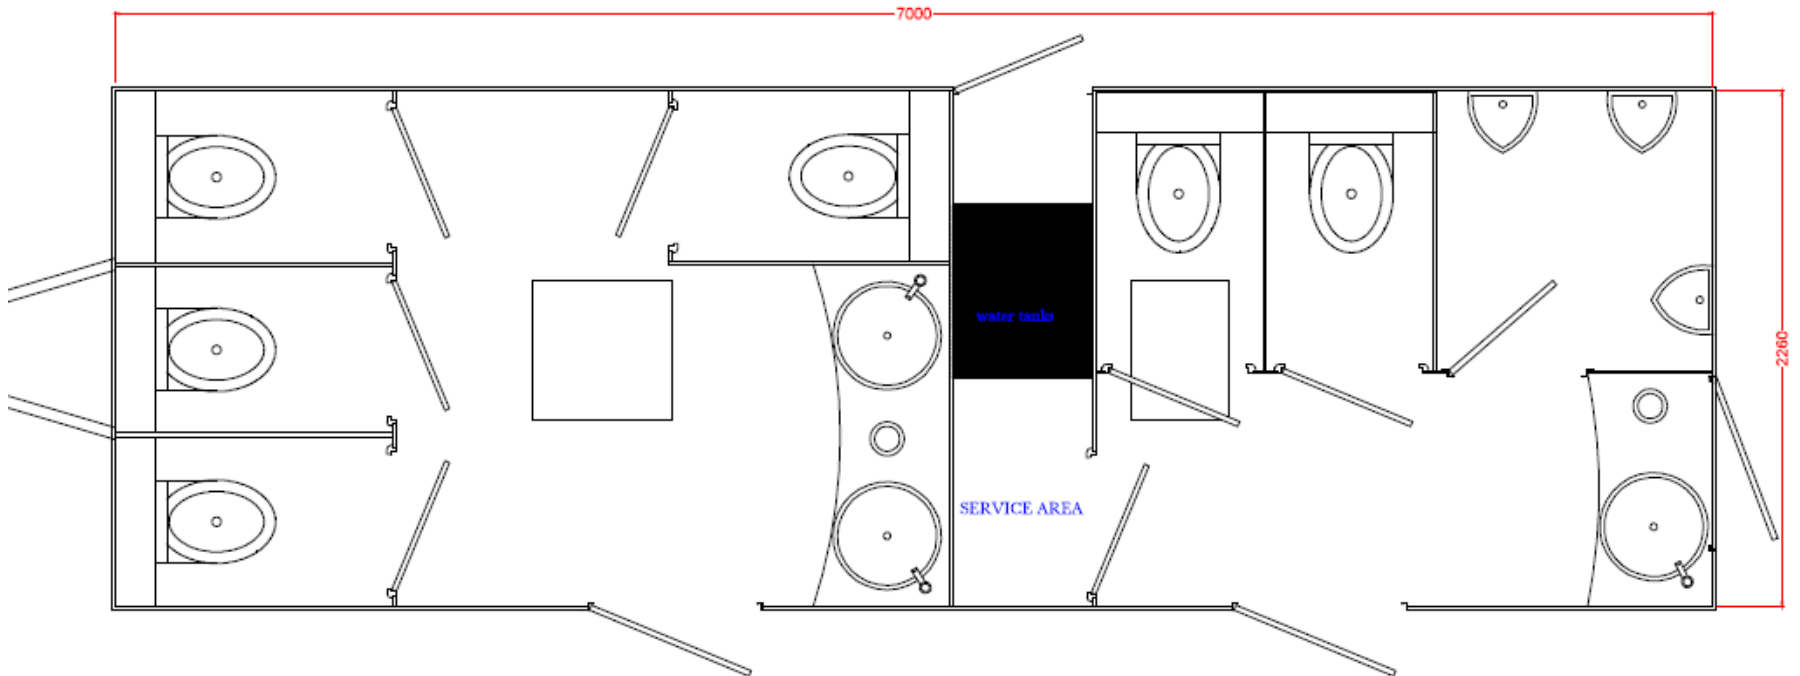

Disabled Toilet Trailer w/Ramp
8ft x 6ft (2.4m x 1.8m)

3 Ladies + 2 Gents + 3 Urinals
26ft x 7ft 6" (8m x 2.3m)

3 Ladies + 1 Gents + 2 Urinals + 1 Disabled
26ft 6" x 7ft 6" (8.2m x 2.3m)
New To Fleet (July 2015)

4 Ladies + 2 Gents + 3 Urinals
26ft 6" x 7ft 6" (8.2m x 2.3m)

Gents 22 Man Waterless Urinal
23ft 6" x 7ft 6" (7.2m x 2.3m)

Mobile Secure Security Cabin (Open Plan or 50/50 Split)
20ft 4" x 7ft 6" (6.2m x 2.3m)