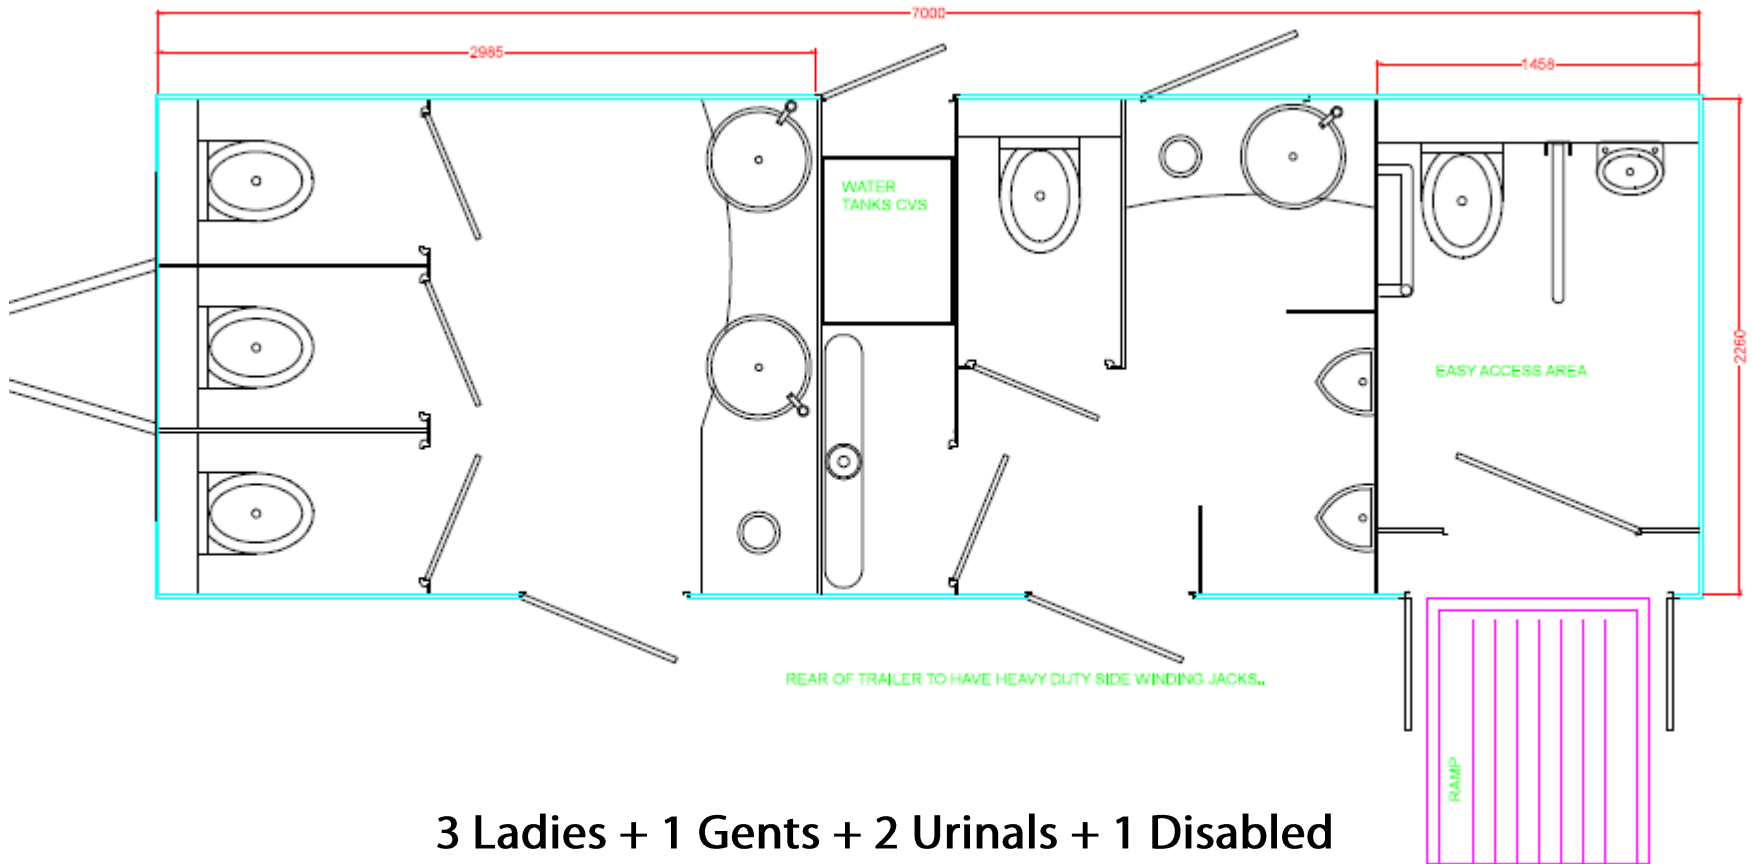

Disabled Toilet Trailer w/Ramp
8ft x 6ft (2.4m x 1.8m)

3 Ladies + 2 Gents + 3 Urinals
26ft x 7ft 6" (8m x 2.3m)

3 Ladies + 1 Gents + 2 Urinals + 1 Disabled
26ft 6" x 7ft 6" (8.2m x 2.3m)
New To Fleet (July 2015)

4 Ladies + 2 Gents + 3 Urinals
26ft 6" x 7ft 6" (8.2m x 2.3m)

Gents 22 Man Waterless Urinal
23ft 6" x 7ft 6" (7.2m x 2.3m)

Mobile Secure Security Cabin (Open Plan or 50/50 Split)
20ft 4" x 7ft 6" (6.2m x 2.3m)