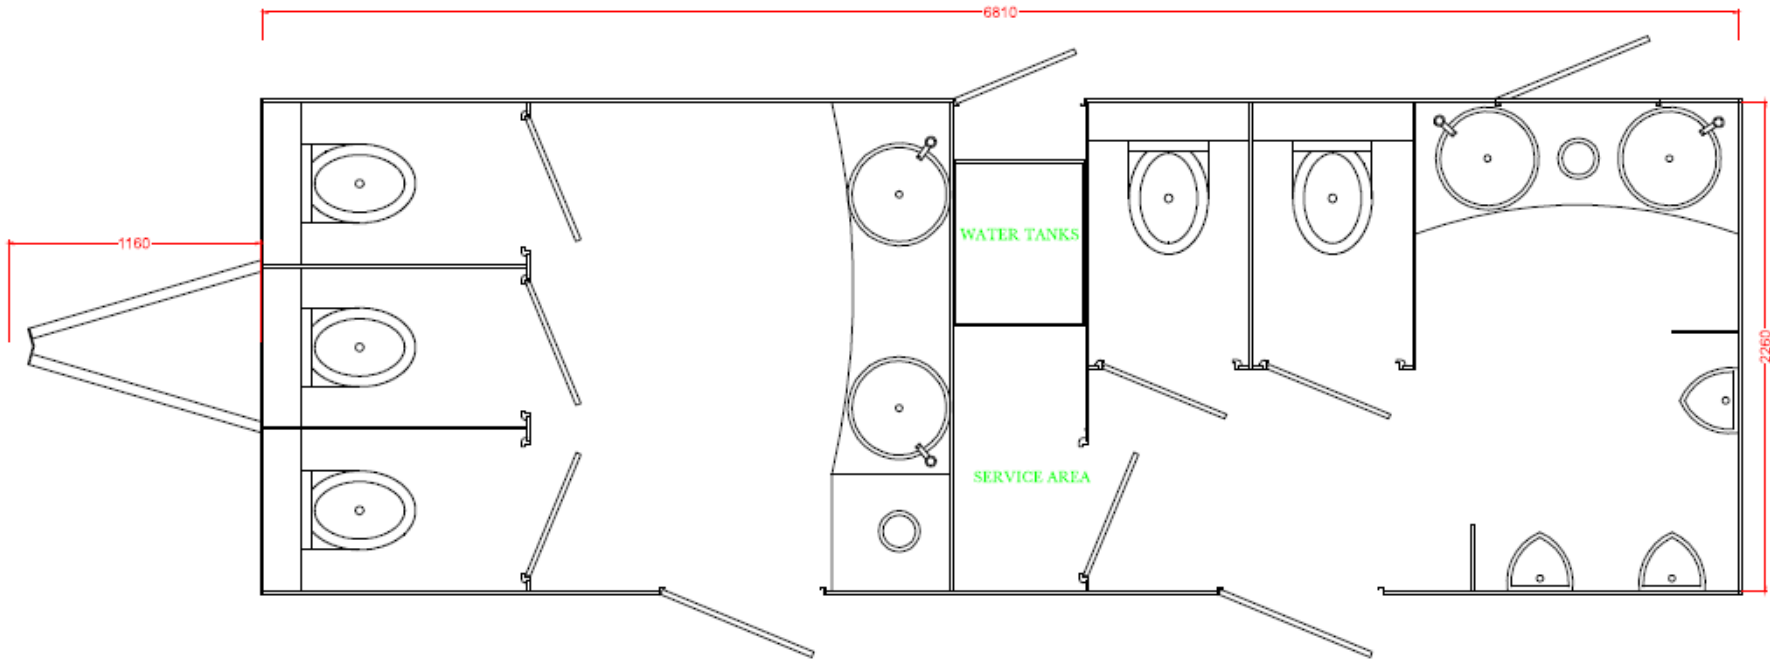

Disabled Toilet Trailer w/Ramp
8ft x 6ft (2.4m x 1.8m)

3 Ladies + 2 Gents + 3 Urinals
26ft x 7ft 6" (8m x 2.3m)

3 Ladies + 1 Gents + 2 Urinals + 1 Disabled
26ft 6" x 7ft 6" (8.2m x 2.3m)
New To Fleet (July 2015)

4 Ladies + 2 Gents + 3 Urinals
26ft 6" x 7ft 6" (8.2m x 2.3m)

Gents 22 Man Waterless Urinal
23ft 6" x 7ft 6" (7.2m x 2.3m)

Mobile Secure Security Cabin (Open Plan or 50/50 Split)
20ft 4" x 7ft 6" (6.2m x 2.3m)