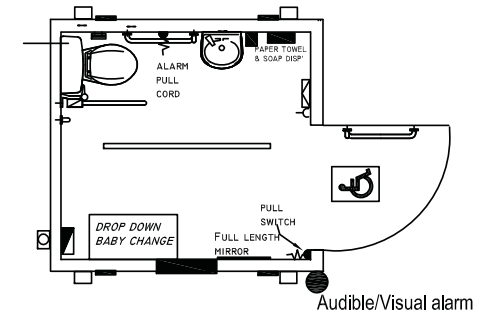

- Q 32ft x 10ft Event check-in/Accreditation

STORAGE CONTAINERS

- Q 10ft x 8ft
- Q 20ft x 8ft
- Q 40ft x 8ft

Standard Qdos features across the range:

- Q 13 amp Single Phase 'Ply & Play' External Power Connection Socket
- Q Paper Consumables, hand Soap & Hand Sanitiser Dispensers
- Q High Volume Capacity, Low Water Usage Taps & Cistern Flushes
- Q Connections: 15mm Water In, 110mm & 40mm Waste Out
- Q Wheelchair Accessible Doors
- Q Waterless Urinals
- Q Wall Heaters
- Q High Level Windows

GENTS MAINS TOILET

Q 24ft x 9ft Standard (3 Cubicles + 18 Urinals)

Q 24ft x 9ft Contemporary (3 Cubicles + 13 Urinals)

FEMALE MAINS TOILET

Q 24ft x 9ft Contemporary (6 Cubicles)

MIXED MAINS TOILET

- Q 12ft x 9ft 1 Ladies + 2 Gents\*
- Q 20ft x 9ft 3 Ladies + 2 Gents\*
- Q 24ft x 9ft 4 Ladies + 3 Gents\*

\* Features Additional Urinal Spaces  
**20ft and 24ft:**  
 Units can be set-up to be  
**ALL MALE or ALL FEMALE**

DISABLED (ACCESSIBLE)/BABY CHANGE MAINS TOILET

- Q 8ft x 8ft Disabled (Accessible) Module
- Q Unisex Cubicle and Sink