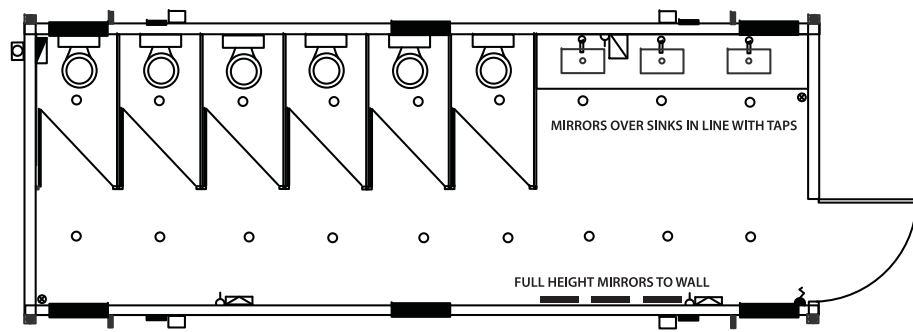

- Q 32ft x 10ft Event check-in/Accreditation

STORAGE CONTAINERS

- Q 10ft x 8ft
- Q 20ft x 8ft
- Q 40ft x 8ft

Standard Qdos features across the range:

- Q 13 amp Single Phase 'Ply & Play' External Power Connection Socket
- Q Paper Consumables, hand Soap & Hand Sanitiser Dispensers
- Q High Volume Capacity, Low Water Usage Taps & Cistern Flushes
- Q Connections: 15mm Water In, 110mm & 40mm Waste Out
- Q Wheelchair Accessible Doors
- Q Waterless Urinals
- Q Wall Heaters
- Q High Level Windows

GENTS MAINS TOILET

Q 24ft x 9ft Standard (3 Cubicles + 18 Urinals)

Q 24ft x 9ft Contemporary (3 Cubicles + 13 Urinals)

FEMALE MAINS TOILET

Q 24ft x 9ft Contemporary (6 Cubicles)

MIXED MAINS TOILET

- Q 12ft x 9ft 1 Ladies + 2 Gents\*
- Q 20ft x 9ft 3 Ladies + 2 Gents\*
- Q 24ft x 9ft 4 Ladies + 3 Gents\*

\* Features Additional Urinal Spaces  
**20ft and 24ft:**  
 Units can be set-up to be  
**ALL MALE or ALL FEMALE**

DISABLED (ACCESSIBLE)/BABY CHANGE MAINS TOILET

- Q 8ft x 8ft Disabled (Accessible) Module
- Q Unisex Cubicle and Sink