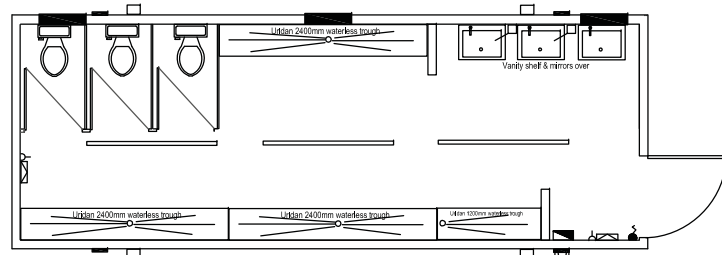

- Q 32ft x 10ft Event check-in/Accreditation

STORAGE CONTAINERS

- Q 10ft x 8ft
- Q 20ft x 8ft
- Q 40ft x 8ft

Standard Qdos features across the range:

- Q 13 amp Single Phase 'Ply & Play' External Power Connection Socket
- Q Paper Consumables, hand Soap & Hand Sanitiser Dispensers
- Q High Volume Capacity, Low Water Usage Taps & Cistern Flushes
- Q Connections: 15mm Water In, 110mm & 40mm Waste Out
- Q Wheelchair Accessible Doors
- Q Waterless Urinals
- Q Wall Heaters
- Q High Level Windows

GENTS MAINS TOILET

Q 24ft x 9ft Standard (3 Cubicles + 18 Urinals)

Q 24ft x 9ft Contemporary (3 Cubicles + 13 Urinals)

FEMALE MAINS TOILET

Q 24ft x 9ft Contemporary (6 Cubicles)

MIXED MAINS TOILET

- Q 12ft x 9ft 1 Ladies + 2 Gents\*
- Q 20ft x 9ft 3 Ladies + 2 Gents\*
- Q 24ft x 9ft 4 Ladies + 3 Gents\*