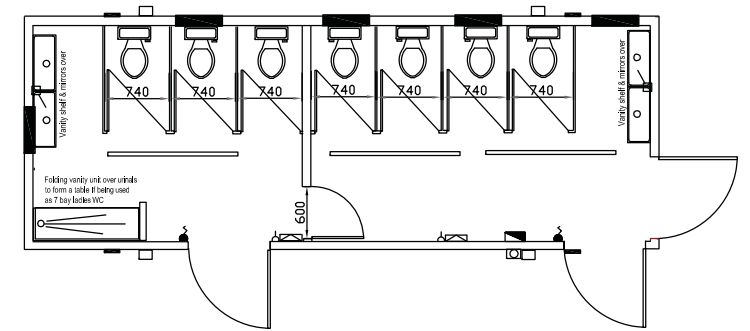

- Q 32ft x 10ft Event check-in/Accreditation

STORAGE CONTAINERS

- Q 10ft x 8ft
- Q 20ft x 8ft
- Q 40ft x 8ft

Standard Qdos features across the range:

- Q 13 amp Single Phase 'Ply & Play' External Power Connection Socket
- Q Paper Consumables, hand Soap & Hand Sanitiser Dispensers
- Q High Volume Capacity, Low Water Usage Taps & Cistern Flushes
- Q Connections: 15mm Water In, 110mm & 40mm Waste Out
- Q Wheelchair Accessible Doors
- Q Waterless Urinals
- Q Wall Heaters
- Q High Level Windows

GENTS MAINS TOILET

Q 24ft x 9ft Standard (3 Cubicles + 18 Urinals)

Q 24ft x 9ft Contemporary (3 Cubicles + 13 Urinals)

FEMALE MAINS TOILET

Q 24ft x 9ft Contemporary (6 Cubicles)

MIXED MAINS TOILET

- Q 12ft x 9ft 1 Ladies + 2 Gents\*
- Q 20ft x 9ft 3 Ladies + 2 Gents\*
- Q 24ft x 9ft 4 Ladies + 3 Gents\*

\* Features Additional Urinal Spaces  
**20ft and 24ft:**  
 Units can be set-up to be  
**ALL MALE or ALL FEMALE**

DISABLED (ACCESSIBLE)/BABY CHANGE MAINS TOILET

- Q 8ft x 8ft Disabled (Accessible) Module
- Q Unisex Cubicle and Sink