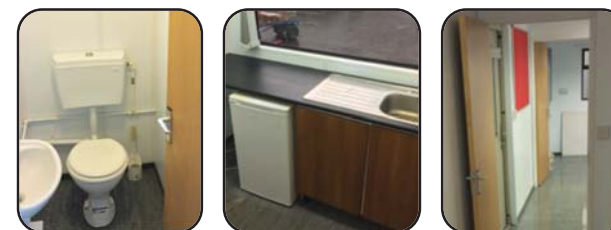

UNIQUE DESIGNS

- Q 32ft x 10ft Crew Welfare