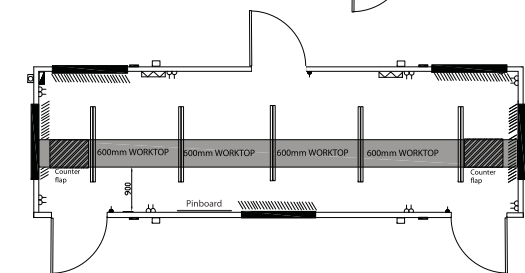

- Q 32ft x 10ft Event check-in/Accreditation

STORAGE CONTAINERS

- Q 10ft x 8ft
- Q 20ft x 8ft
- Q 40ft x 8ft

Standard Qdos features across the range:

- Q 13 amp Single Phase 'Ply & Play' External Power Connection Socket
- Q Paper Consumables, hand Soap & Hand Sanitiser Dispensers
- Q High Volume Capacity, Low Water Usage Taps & Cistern Flushes
- Q Connections: 15mm Water In, 110mm & 40mm Waste Out
- Q Wheelchair Accessible Doors
- Q Waterless Urinals
- Q Wall Heaters
- Q High Level Windows

GENTS MAINS TOILET

Q 24ft x 9ft Standard (3 Cubicles + 18 Urinals)

Q 24ft x 9ft Contemporary (3 Cubicles + 13 Urinals)

FEMALE MAINS TOILET

Q 24ft x 9ft Contemporary (6 Cubicles)

MIXED MAINS TOILET

- Q 12ft x 9ft 1 Ladies + 2 Gents\*
- Q 20ft x 9ft 3 Ladies + 2 Gents\*
- Q 24ft x 9ft 4 Ladies + 3 Gents\*