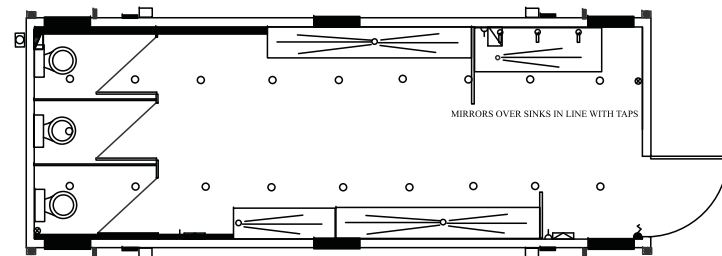

- Q 32ft x 10ft Event check-in/Accreditation

STORAGE CONTAINERS

- Q 10ft x 8ft
- Q 20ft x 8ft
- Q 40ft x 8ft

Standard Qdos features across the range:

- Q 13 amp Single Phase 'Ply & Play' External Power Connection Socket
- Q Paper Consumables, hand Soap & Hand Sanitiser Dispensers
- Q High Volume Capacity, Low Water Usage Taps & Cistern Flushes
- Q Connections: 15mm Water In, 110mm & 40mm Waste Out
- Q Wheelchair Accessible Doors
- Q Waterless Urinals
- Q Wall Heaters
- Q High Level Windows

GENTS MAINS TOILET

Q 24ft x 9ft Standard (3 Cubicles + 18 Urinals)

Q 24ft x 9ft Contemporary (3 Cubicles + 13 Urinals)

FEMALE MAINS TOILET

Q 24ft x 9ft Contemporary (6 Cubicles)

MIXED MAINS TOILET

- Q 12ft x 9ft 1 Ladies + 2 Gents\*
- Q 20ft x 9ft 3 Ladies + 2 Gents\*
- Q 24ft x 9ft 4 Ladies + 3 Gents\*