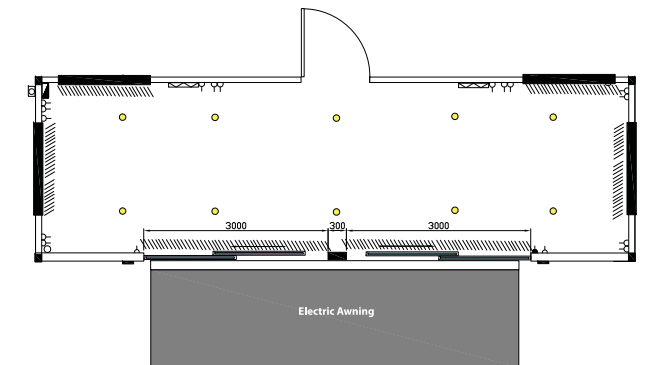

PREMIUM HOSPITALITY SUITES

- Q 24ft x 11ft Hospitality
- Q 32ft x 10ft Hospitality
- Additional Features: Q Carpet Tiles Q Large Patio Doors Q Electronic Sun Awning