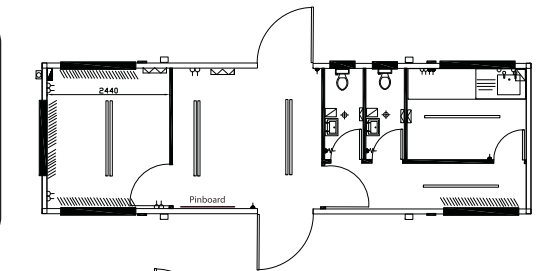

UNIQUE DESIGNS

- Q 32ft x 10ft Crew Welfare